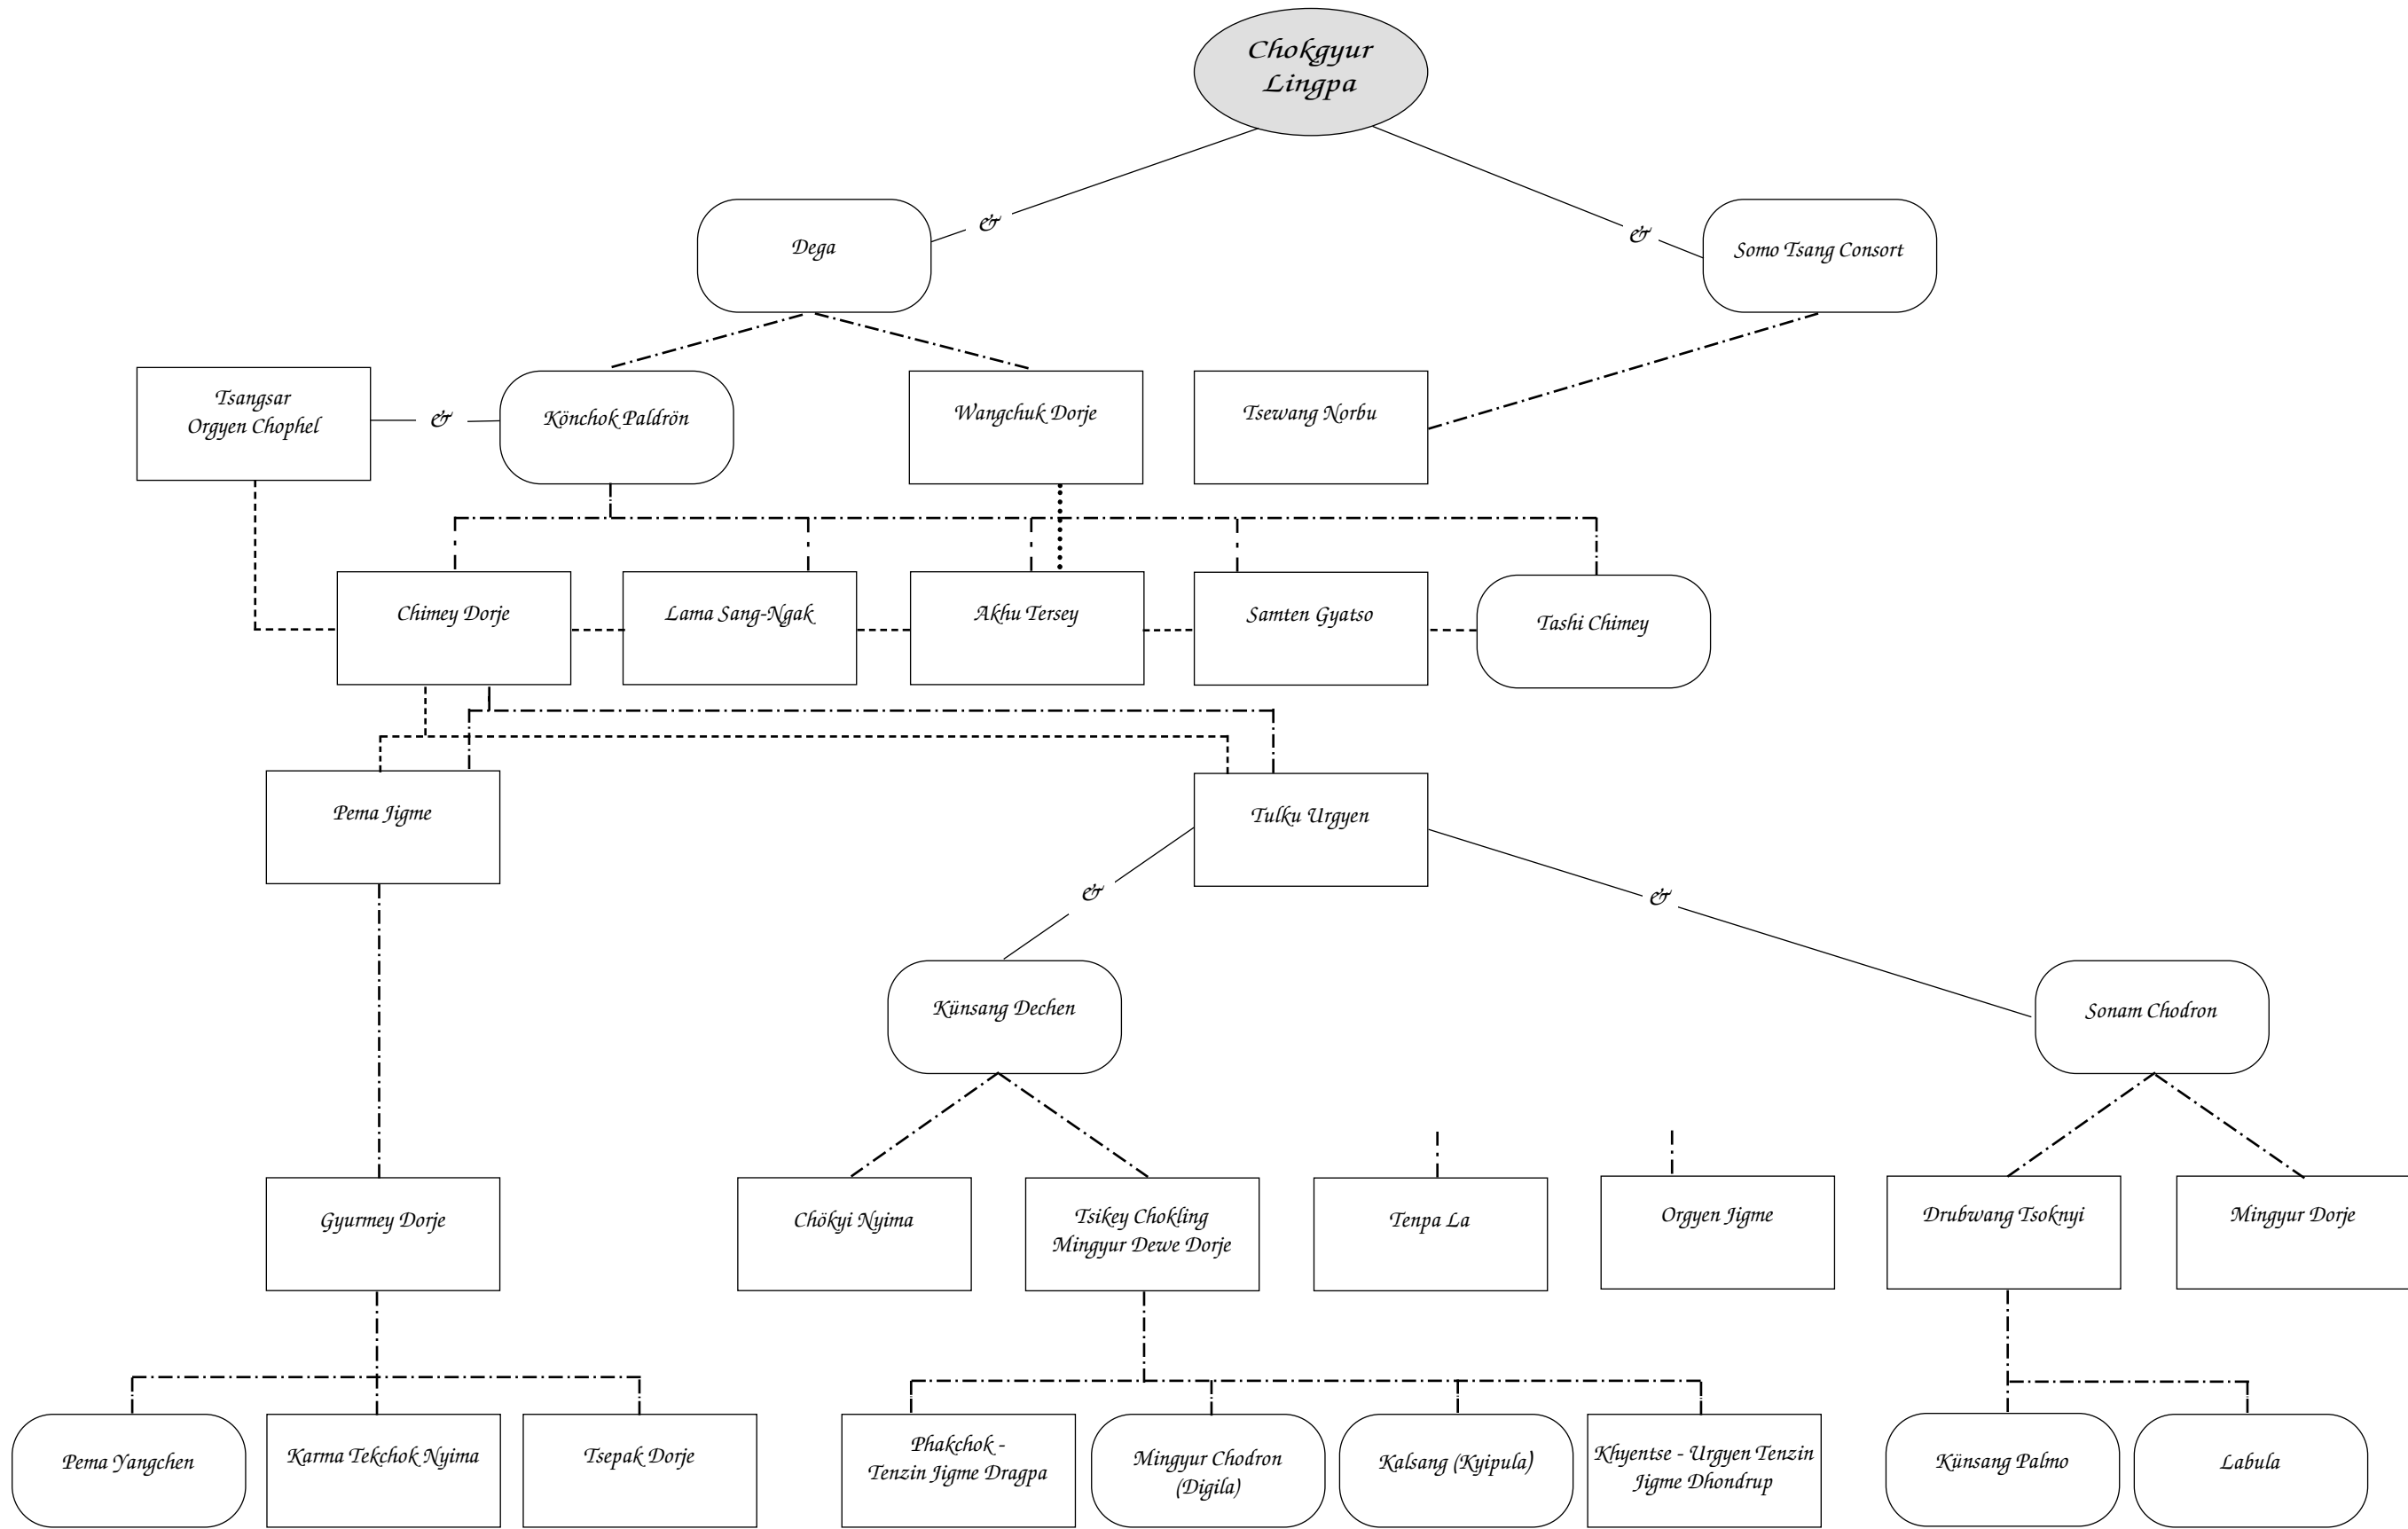

Chokling Family-Line

.....➔ = Direct Incarnation
.....➔ = Previous Incarnation
-.-.-.-➔ = Chokling Family Lineage
-.-.-.-➔ = Tsangsar Family Lineage
— & — = Marriage